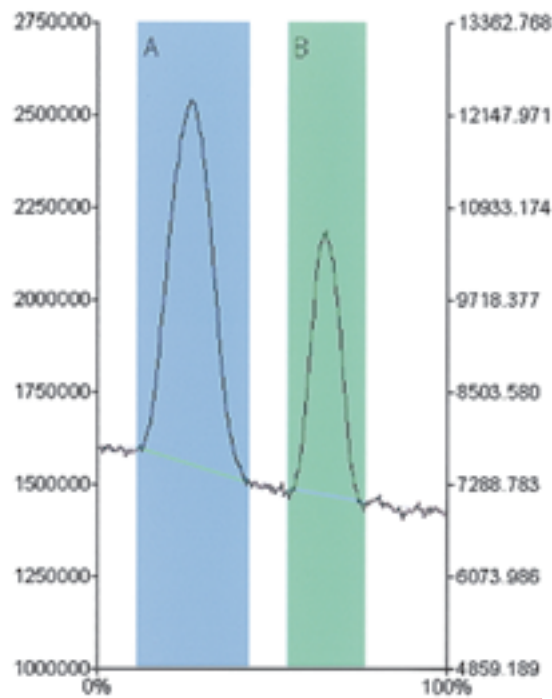

Sample name : Skipjack The sample name is displayed.

Profile curve

Spot image

Spot	Intensity	%
A	40408593	
B	19466220	

K\_Value 32.5 K Value